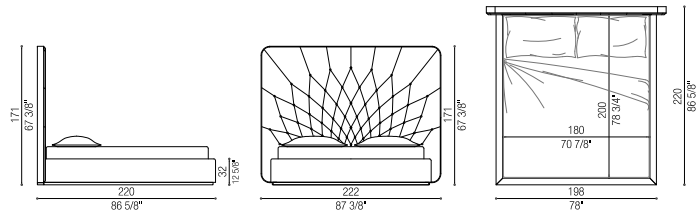

Le coperte e i cuscini non sono inclusi | Blankets and pillows are not included

Art. 42800/19

Letto | Bed

cm 222 x 220 h 171 (in 87 3/8 x 86 5/8 h 67 3/8)

Tessuto/Fabric: mtl 14 - Pelle/Leather: mq 23

Volume: mc 1,6 - Peso Lordo/Gross Weight: kg 178

Art. 42800/22

Letto | Bed

cm 242 x 220 h 171 (in 95 1/4 x 86 5/8 h 67 3/8)

Tessuto/Fabric: mtl 14 - Pelle/Leather: mq 23

Volume: mc 1,65 - Peso Lordo/Gross Weight: kg 136