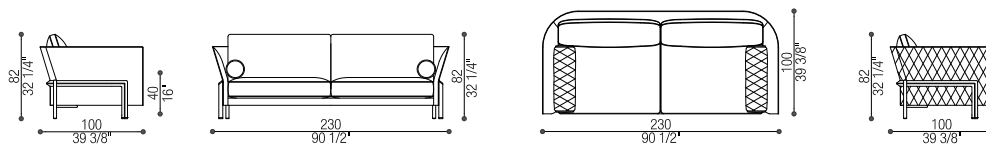

TUTTI I TESSUTI | ALL FABRICS

TUTTE LE PELLI | ALL LEATHERS

I cuscini decorativi non sono inclusi | Decorative pillows are not included

Art. 40382 - 40382/R

Divano 2 Posti | 2 Seat Sofa

cm 230 x 100 h 82 (in 90 1/2 x 39 3/8 h 32 1/4)

cm SH 40 (in SH 16)

Tessuto/Fabric: mtl 17 - Pelle/Leather: mq 28

Volume: mc 2,1 - Peso Lordo/Gross Weight: kg 120

Art. 40382/N - 40382/NR

Divano 2 Posti | 2 Seat Sofa

cm 230 x 100 h 82 (in 90 1/2 x 39 3/8 h 32 1/4)

cm SH 40 (in SH 16)

Tessuto/Fabric: mtl 17 - Pelle/Leather: mq 28

Volume: mc 2,1 - Peso Lordo/Gross Weight: kg 120

Art. 40383 - 40383/R

Divano 3 Posti | 3 Seat Sofa

cm 260 x 100 h 82 (in 102 3/8 x 39 3/8 h 32 1/4)