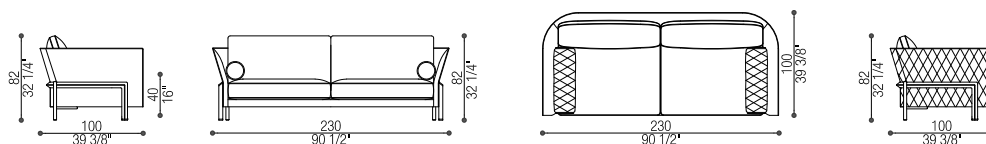

cm SH 40 (in SH 16)

Tessuto/Fabric: mtl 17 - Pelle/Leather: mq 28

Volume: mc 2,1 - Peso Lordo/Gross Weight: kg 120

Art. 40382/N - 40382/NR

Divano 2 Posti | 2 Seat Sofa

cm 230 x 100 h 82 (in 90 1/2 x 39 3/8 h 32 1/4)

cm SH 40 (in SH 16)

Tessuto/Fabric: mtl 17 - Pelle/Leather: mq 28

Volume: mc 2,1 - Peso Lordo/Gross Weight: kg 120

Art. 40383 - 40383/R

Divano 3 Posti | 3 Seat Sofa

cm 260 x 100 h 82 (in 102 3/8 x 39 3/8 h 32 1/4)

cm SH 40 (in SH 16)

Tessuto/Fabric: mtl 16 - Pelle/Leather: mq 26

Volume: mc 2,19 - Peso Lordo/Gross Weight: kg 118

Art. 40383/N - 40383/NR

Divano 3 Posti | 3 Seat Sofa

cm 260 x 100 h 82 (in 102 3/8 x 39 3/8 h 32 1/4)