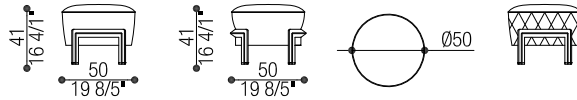

Art. 40387 - 40387/R

Pouf | Pouf

cm Ø 50 h 41 (in Ø 19 8/5 h 16 4/1)

cm SH 41 (in SH 16 4/1)