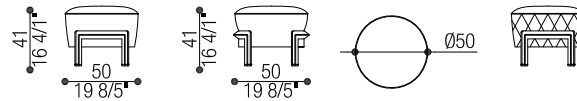

cm SH 40 (in SH 16)

Art. 40381/N - 40381/NR

Poltrona | Armchair

cm 86 x 70 h 70 (in 33 7/8 x 21 1/2 h 21 1/2)

cm SH 40 (in SH 16)

Art. 40387 - 40387/R

Pouf | Pouf

cm Ø 50 h 41 (in Ø 19 8/5 h 16 4/1)

cm SH 41 (in SH 16 4/1)

Art. 40387/N - 40387/NR

Pouf | Pouf

cm Ø 50 h 41 (in Ø 19 8/5 h 16 4/1)

cm SH 41 (in SH 16 4/1)

Art. 40388 - 40388/R

Pouf | Pouf

cm 80 x 50 h 41 (in 31 9/6 x 19 8/5 h 16 4/1)