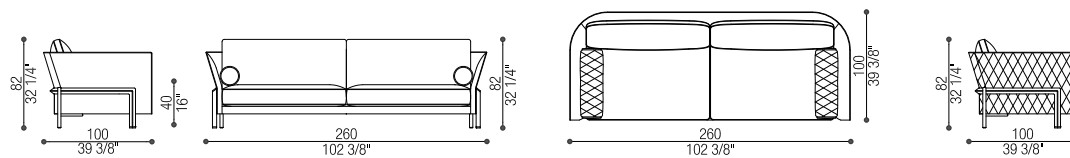

cm SH 40 (in SH 16)

Tessuto/Fabric: mtl 17 - Pelle/Leather: mq 28

Volume: mc 2,1 - Peso Lordo/Gross Weight: kg 120

Art. 40382/N - 40382/NR

Divano 2 Posti | 2 Seat Sofa

cm 230 x 100 h 82 (in 90 1/2 x 39 3/8 h 32 1/4)

cm SH 40 (in SH 16)

Tessuto/Fabric: mtl 17 - Pelle/Leather: mq 28

Volume: mc 2,1 - Peso Lordo/Gross Weight: kg 120

Art. 40383 - 40383/R

Divano 3 Posti | 3 Seat Sofa

cm 260 x 100 h 82 (in 102 3/8 x 39 3/8 h 32 1/4)

cm SH 40 (in SH 16)

Tessuto/Fabric: mtl 16 - Pelle/Leather: mq 26

Volume: mc 2,19 - Peso Lordo/Gross Weight: kg 118

Art. 40383/N - 40383/NR

Divano 3 Posti | 3 Seat Sofa

cm 260 x 100 h 82 (in 102 3/8 x 39 3/8 h 32 1/4)