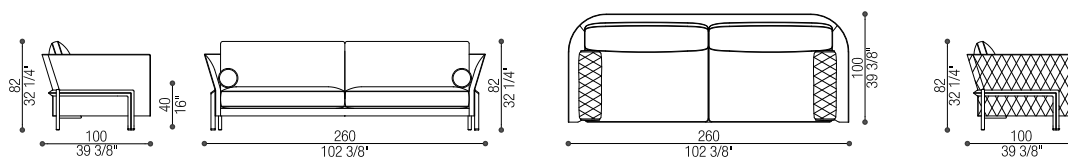

cm SH 40 (in SH 16)

Tessuto/Fabric: mtl 17 - Pelle/Leather: mq 28

Volume: mc 2,1 - Peso Lordo/Gross Weight: kg 120

Art. 40383 - 40383/R

Divano 3 Posti | 3 Seat Sofa

cm 260 x 100 h 82 (in 102 3/8 x 39 3/8 h 32 1/4)

cm SH 40 (in SH 16)

Tessuto/Fabric: mtl 16 - Pelle/Leather: mq 26

Volume: mc 2,19 - Peso Lordo/Gross Weight: kg 118

Art. 40383/N - 40383/NR

Divano 3 Posti | 3 Seat Sofa

cm 260 x 100 h 82 (in 102 3/8 x 39 3/8 h 32 1/4)

cm SH 40 (in SH 16)

Tessuto/Fabric: mtl 16 - Pelle/Leather: mq 26

Volume: mc 2,19 - Peso Lordo/Gross Weight: kg 118

ADDITIONAL ITEMS IN THE COLLECTION:

Art. 40381 - 40381/R

Poltrona | Armchair

cm 86 x 70 h 70 (in 33 7/8 x 21 1/2 h 21 1/2)