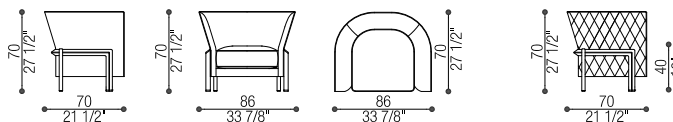

cm SH 40 (in SH 16)

Tessuto/Fabric: mtl 16 - Pelle/Leather: mq 26

Volume: mc 2,19 - Peso Lordo/Gross Weight: kg 118

Art. 40383/N - 40383/NR

Divano 3 Posti | 3 Seat Sofa

cm 260 x 100 h 82 (in 102 3/8 x 39 3/8 h 32 1/4)

cm SH 40 (in SH 16)

Tessuto/Fabric: mtl 16 - Pelle/Leather: mq 26

Volume: mc 2,19 - Peso Lordo/Gross Weight: kg 118

ADDITIONAL ITEMS IN THE COLLECTION:

Art. 40381 - 40381/R

Poltrona | Armchair

cm 86 x 70 h 70 (in 33 7/8 x 21 1/2 h 21 1/2)

cm SH 40 (in SH 16)

Art. 40381/N - 40381/NR

Poltrona | Armchair

cm 86 x 70 h 70 (in 33 7/8 x 21 1/2 h 21 1/2)

cm SH 40 (in SH 16)

Art. 40387 - 40387/R

Pouf | Pouf

cm Ø 50 h 41 (in Ø 19 8/5 h 16 4/1)