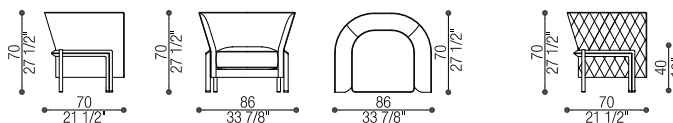

cm SH 40 (in SH 16)

Tessuto/Fabric: mtl 16 - Pelle/Leather: mq 26

Volume: mc 2,19 - Peso Lordo/Gross Weight: kg 118

ADDITIONAL ITEMS IN THE COLLECTION:

Art. 40381 - 40381/R

Poltrona | Armchair

cm 86 x 70 h 70 (in 33 7/8 x 21 1/2 h 21 1/2)

cm SH 40 (in SH 16)

Art. 40381/N - 40381/NR

Poltrona | Armchair

cm 86 x 70 h 70 (in 33 7/8 x 21 1/2 h 21 1/2)

cm SH 40 (in SH 16)

Art. 40387 - 40387/R

Pouf | Pouf

cm Ø 50 h 41 (in Ø 19 8/5 h 16 4/1)