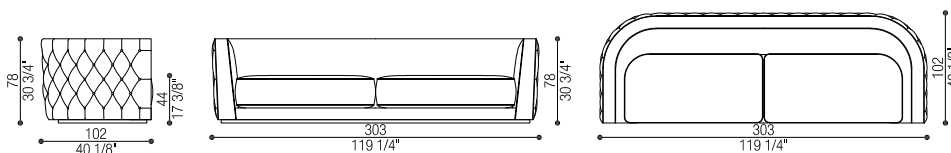

cm SH 44 - BH 78 - SP 54 (in SH 17 - BH 30 - SP 21)

Tessuto/Fabric: mtl 16,5 - Pelle/Leather: mq 26,5

Volume: mc 2,74 - Peso Lordo/Gross Weight: kg 114

Art. 40233

Divano 3 Posti | 3 Seat Sofa

cm 303 x 102 h 78 (in 119 1/4 x 40 1/8 h 30 3/4)

cm SH 44 - BH 78 - SP 54 (in SH 17 - BH 30 - SP 21)

Tessuto/Fabric: mtl 18 - Pelle/Leather: mq 27

Volume: mc 3,16 - Peso Lordo/Gross Weight: kg 122

ADDITIONAL ITEM IN THE COLLECTION:

Art. 40231

Poltrona | Armchair

cm 95 x 86 h 78 (in 37 3/8 x 33 7/8 h 30 3/4)

cm SH 44 - BH 78 - SP 54 (in SH 17 - BH 30 - SP 21)

Tessuto/Fabric: mtl 7,5 - Pelle/Leather: mq 12,5

Volume: mc 0,86 - Peso Lordo/Gross Weight: kg 38