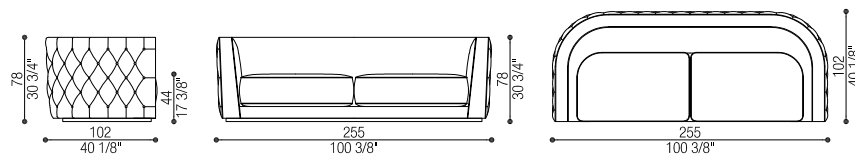

TUTTI I TESSUTI | ALL FABRICS

TUTTE LE PELLI | ALL LEATHERS

I cuscini decorativi non sono inclusi | Decorative pillows are not included

Art. 40232

Divano 2 Posti | 2 Seat Sofa

cm 255 x 102 h 78 (in 100 3/8 x 40 1/8 h 30 3/4)

cm SH 44 - BH 78 - SP 54 (in SH 17 - BH 30 - SP 21)

Tessuto/Fabric: mtl 16,5 - Pelle/Leather: mq 26,5

Volume: mc 2,74 - Peso Lordo/Gross Weight: kg 114

Art. 40233

Divano 3 Posti | 3 Seat Sofa

cm 303 x 102 h 78 (in 119 1/4 x 40 1/8 h 30 3/4)

cm SH 44 - BH 78 - SP 54 (in SH 17 - BH 30 - SP 21)

Tessuto/Fabric: mtl 18 - Pelle/Leather: mq 27

Volume: mc 3,16 - Peso Lordo/Gross Weight: kg 122

ADDITIONAL ITEM IN THE COLLECTION:

Art. 40231

Poltrona | Armchair

cm 95 x 86 h 78 (in 37 3/8 x 33 7/8 h 30 3/4)

cm SH 44 - BH 78 - SP 54 (in SH 17 - BH 30 - SP 21)

Tessuto/Fabric: mtl 7,5 - Pelle/Leather: mq 12,5

Volume: mc 0,86 - Peso Lordo/Gross Weight: kg 38