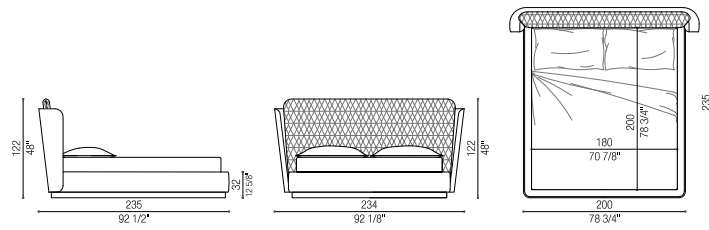

Art. 44700/19

Letto | Bed

cm 234 x 235 h 122 (in 92 1/8 x 92 1/2 h 48)

Tessuto/Fabric: mtl 13 - Pelle/Leather: mq 21,5

Volume: mc 2,16 - Peso Lordo/Gross Weight: kg 150

Art. 44700/22

Letto | Bed

cm 254 x 235 h 122 (in 100 x 92 1/2 h 48)

Tessuto/Fabric: mtl 20 - Pelle/Leather: mq 26

Volume: mc 2,29 - Peso Lordo/Gross Weight: kg 163