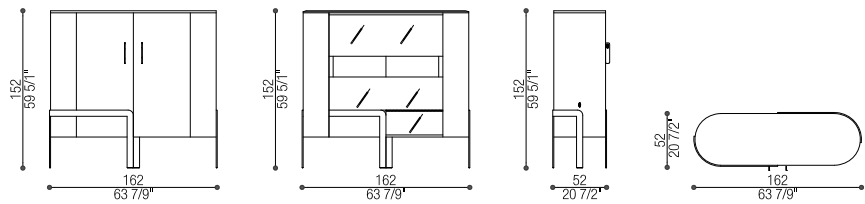

Volume: mc 0,91 - Peso Lordo/Gross Weight: kg 160

Art. 41094/TL

Toilette | Dressing Table

cm 150 x 52 x h 82 (in 59 x 20 1/2 h 32 1/4)

Volume: mc 1,03 - Peso Lordo/Gross Weight: kg 160

Art. 41094/T

Toilette con Specchio | Dressing Table with Mirror

cm 150 x 52 x h 151 (in 59 x 20 1/2 h 59 1/2)

Volume: mc 1,18 - Peso Lordo/Gross Weight: kg 185

Art. 41095/T

Porta TV | TV Stand

cm 230 x 52 h 57 (in 90 1/2 x 22 1/2 h 22 1/2)

Volume: mc 1,24 - Peso Lordo/Gross Weight: kg 238

Art. 41097/T

Mobile Bar | Bar Cabinet

cm 162 x 52 h 152 (in 63 7/9 x 20 7/2 h 59 5/1)

Volume: mc 1,98 - Peso Lordo/Gross Weight: kg 290

Art. 41099/T

Credenza 3 Ante | 3 Doors Sideboard

cm 230 x 52 h 87 (in 90 1/2 x 22 1/2 h 34 1/4)

Volume: mc 1,72 - Peso Lordo/Gross Weight: kg 253