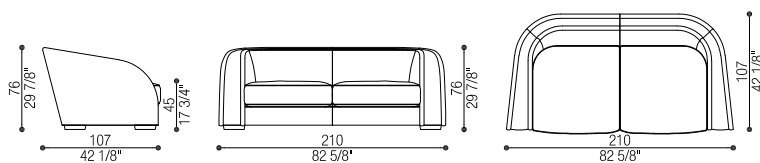

TUTTI I TESSUTI | ALL FABRICS

TUTTE LE PELLI | ALL LEATHERS

I cuscini decorativi non sono inclusi | Decorative pillows are not included

**Art. 40192**

**Divano 2 Posti | 2 Seat Sofa**

cm 210 x 107 h 76 (in 82 5/8 x 42 1/8 h 29 7/8)

cm SH 45 - BH 64 - SP 68 (in SH 17 - BH 25 - SP 27)

Tessuto/Fabric: mtl 11,5 - Pelle/Leather: mq 19

Volume: mc 2,51 - Peso Lordo/Gross Weight: kg 73

**Art. 40193**

**Divano 3 Posti | 3 Seat Sofa**

cm 251 x 107 h 76 (in 98 7/8 x 42 1/8 h 29 7/8)

cm SH 45 - BH 64 - SP 68 (in SH 17 - BH 25 - SP 27)

Tessuto/Fabric: mtl 14 - Pelle/Leather: mq 23

Volume: mc 2,32 - Peso Lordo/Gross Weight: kg 88

ADDITIONAL ITEM IN THE COLLECTION:

**Art. 40191**

**Poltrona | Armchair**

cm 90 x 85 h 70 (in 35 3/8 x 33 1/2 h 27 1/2)

cm SH 45 - BH 64 - SP 68 (in SH 17 - BH 25 - SP 27)

Tessuto/Fabric: mtl 5,5 - Pelle/Leather: mq 9

Volume: mc 0,68 - Peso Lordo/Gross Weight: kg 25