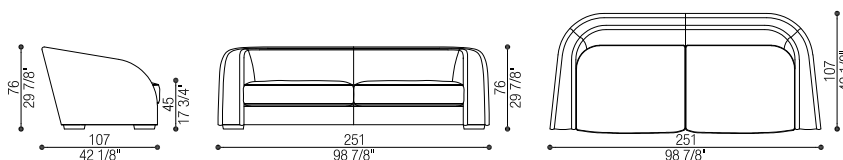

TUTTI I TESSUTI | ALL FABRICS

TUTTE LE PELLI | ALL LEATHERS

I cuscini decorativi non sono inclusi | Decorative pillows are not included

**Art. 40192**

**Divano 2 Posti | 2 Seat Sofa**

cm 210 x 107 h 76 (in 82 5/8 x 42 1/8 h 29 7/8)

cm SH 45 - BH 64 - SP 68 (in SH 17 - BH 25 - SP 27)

Tessuto/Fabric: mtl 11,5 - Pelle/Leather: mq 19

Volume: mc 2,51 - Peso Lordo/Gross Weight: kg 73

**Art. 40193**

**Divano 3 Posti | 3 Seat Sofa**

cm 251 x 107 h 76 (in 98 7/8 x 42 1/8 h 29 7/8)

cm SH 45 - BH 64 - SP 68 (in SH 17 - BH 25 - SP 27)

Tessuto/Fabric: mtl 14 - Pelle/Leather: mq 23

Volume: mc 2,32 - Peso Lordo/Gross Weight: kg 88

ADDITIONAL ITEM IN THE COLLECTION:

**Art. 40191**

**Poltrona | Armchair**

cm 90 x 85 h 70 (in 35 3/8 x 33 1/2 h 27 1/2)

cm SH 45 - BH 64 - SP 68 (in SH 17 - BH 25 - SP 27)

Tessuto/Fabric: mtl 5,5 - Pelle/Leather: mq 9

Volume: mc 0,68 - Peso Lordo/Gross Weight: kg 25