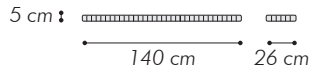

SURF N30

mensola
shelf

MISURE DIMENSIONS
140x26xH 5 cm

Mensola
7010 GRIGIO TENDA, opaco
Piano in vetro laccato 7010 GRIGIO TENDA
con profilo finitura TITANIO
Illuminazione LED posteriore

Shelf
7010 TARPAULIN GREY, matt
Lacquered glass top 7010 TARPAULIN GREY
with TITANIUM finish profile
LED light on the back

DISPONIBILE ANCHE NELLE MISURE:
ALSO AVAILABLE IN FOLLOWING SIZES:

110x26xH 5 cm