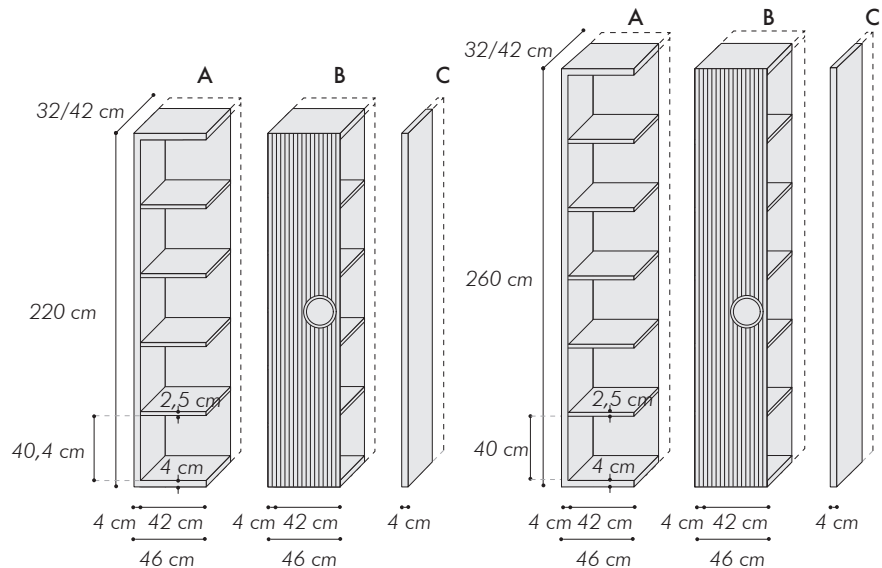

STAGE N29 / FLAT N37

libreria componibile/mensola da terra

modular bookcase/floor standing shelf

h. 220

h. 260

STAGE N29

Struttura 1013 BIANCO PERLA, opaco

Ante in canneté 1005 GIALLO MIELE, opaco

Maniglie finitura TITANIO

con inserto in vetro laccato 1005 GIALLO MIELE

STAGE N29

Structure 1013 OYSTER WHITE, matt

Doors with canneté wooden pattern 1005 HONEY YELLOW, matt

TITANIUM finish handles

with 1005 HONEY YELLOW glass lacquered insert