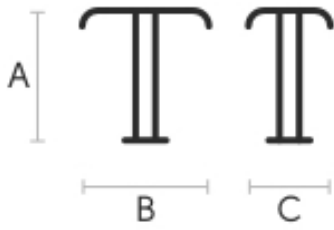

Dimensions

	cm	inch
A	107	42.1
B	42	16.5
C	42	16.5

Volumetric Details

Weight 21 Kg
 Volume 0.05 mc
 Package 3