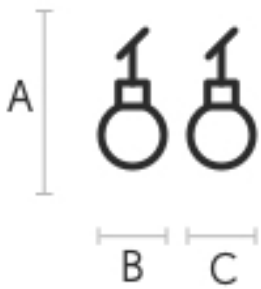

MIDJ

Ghost suspension

design Studio F+B Design, 2020

Ghost suspension lamp with diffused light. The diffuser is made of glass with a particular mix between transparent and satin finish that allows a better diffusion of light. The support for the diffuser is in metal available in the single variant of black color with gold insert.

The electric suspension cable is covered in black silk with a length of 2.5 m. Black metal ceiling rose. Available multi-canopy and decentralization kit to create compositions of several lamps, up to 6 pieces.

Colors and Materials

Dimensions

	cm	inch
A	26	10.2
B	22	8.7
C	22	8.7

Volumetric Details

Weight 2 Kg
Volume 0.03 mc
Package 1

Certifications

CE

Classe II