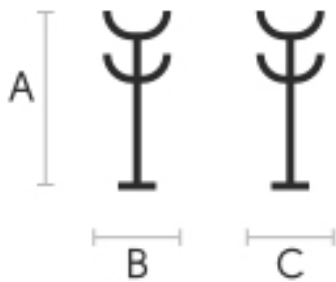

## Peek

design Studio Pastina, 2019

Peek wall mirror available in three different sizes.

#### Dimensions

#### Volumetric Details

Weight 35 Kg  
Volume 0.12 mc  
Package 1

	A (cm) (inch)	B (cm) (inch)	C (cm) (inch)
<b>Peek S</b> (cm) (inch)	78.5 30.9	48.5 19.1	2.1 0.8
<b>Peek M</b> (cm) (inch)	118.5 46.7	58.5 23	2.1 0.8
<b>Peek L</b> (cm) (inch)	178 70.1	78 30.7	2.1 0.8